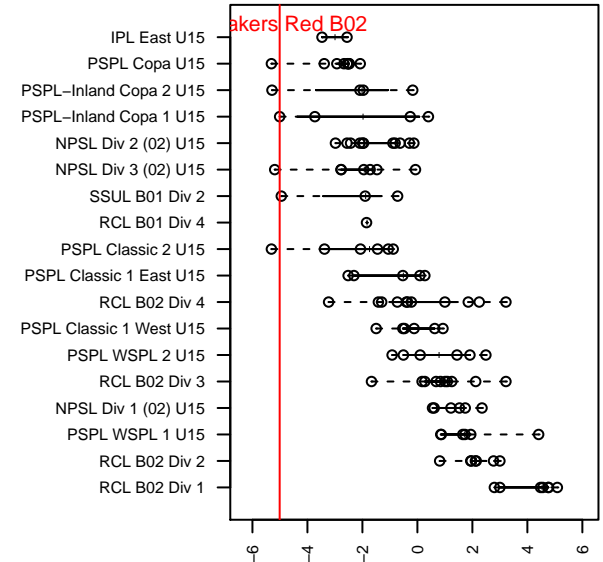

alt names used:  
 IEYSA Breakers FC – Red B02/03 Bischoff  
 IEYSA Breakers FC – Red B02/03 Bischoff

Venues played:  
 2016 PSPL–Inland Copa 1 U15  
 2016 Spr PSPL–Inland Copa 1 U15

**attack and defense variance (black dot)  
relative to other teams  
and top 10 in region**

**attack and defense rating  
relative to others at age  
and all opponents in last 13 months**

**Performance relative to 13 month average**

**Performance relative to 13 month average**

<b>date</b>	<b>home</b>		<b>away</b>		<b>venue</b>	<b>pred.home</b>	<b>pred.away</b>
2017-05-07	Breakers Red B02	0	Sting SC Timbers B02	5	2016 Spr PSPL-Inland Copa 1 U15	0.30	6.42
2017-04-30	Breakers Red B02	0	Spokane Scotties Lake B02	6	2016 Spr PSPL-Inland Copa 1 U15	0.52	4.99
2017-04-29	Wenatchee Valley United B03	10	Breakers Red B02	1	2016 Spr PSPL-Inland Copa 1 U15	8.82	0.38
2017-04-22	Breakers Red B02	0	IEYSA Valor Maroon B02	5	2016 Spr PSPL-Inland Copa 1 U15	0.42	8.32
2017-04-15	Breakers Red B02	1	Wenatchee Valley United Quincy B02	10	2016 Spr PSPL-Inland Copa 1 U15	0.44	9.72
2017-03-18	CB United B02	6	Breakers Red B02	0	2016 Spr PSPL-Inland Copa 1 U15	3.91	0.41
2016-11-05	Breakers Red B02	0	Wenatchee Valley United Quiroz B02	9	2016 PSPL-Inland Copa 1 U15	0.29	9.80
2016-10-29	Montana United B02	5	Breakers Red B02	1	2016 PSPL-Inland Copa 1 U15	2.61	0.50
2016-10-15	Breakers Red B02	0	IEYSA Valor Maroon B02	7	2016 PSPL-Inland Copa 1 U15	0.42	8.32
2016-10-08	Breakers Red B02	0	Wenatchee Valley United Quiroz B02	10	2016 PSPL-Inland Copa 1 U15	0.29	9.80
2016-10-01	Hawks SC B02	2	Breakers Red B02	1	2016 PSPL-Inland Copa 1 U15	1.56	0.80
2016-09-25	Breakers Red B02	0	Montana United B02	2	2016 PSPL-Inland Copa 1 U15	0.50	2.61
2016-09-17	IEYSA Valor Maroon B02	5	Breakers Red B02	1	2016 PSPL-Inland Copa 1 U15	8.32	0.42
2016-09-10	Wenatchee Valley United Quiroz B02	13	Breakers Red B02	1	2016 PSPL-Inland Copa 1 U15	9.80	0.29